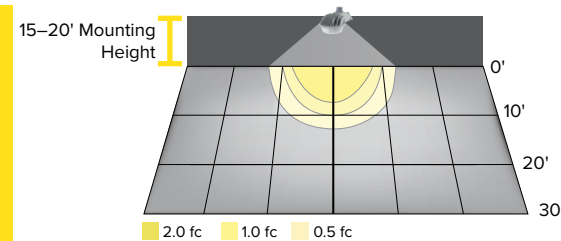

- 5 yr WARRANTY
- 5000K
- 32-111W
- 70CRI

Length	Width	Height	Weight
9.45in.	6.5in.	8.25in.	6.8lbs.

Part #	Catalog #	UPC	Lumens	Watts	CCT	Stock Location				Pallet Qty	Equivalency	DLC Listing
						CA	GA	IL	NJ			
DDL9L1	DDL-9L1	785988030699	4230	39W	5000K	•	•	•	•	40	175W	PC9A87FGV

DUSK TO DAWN

PRODUCT SELECTION GUIDE

		GOOD	BETTER	BEST						
		PATROLMAN	SLING SGD	Airo						
FEATURES	Easy to Install	Yes	Yes	Yes						
	Mounting Options	2 3/8"-1 5/8", Pipe & Wall Mount	2 3/8"-1 5/8", Pipe & Wall Mount	Universal Arm Mount, Mast Arm Fitter Accessory, Wall Mount Accessory						
	Features	+	++	+++						
	Maintenance	Low	Low	Low						
PERFORMANCE	Lumens	4320	5700-8300	12,000-18,000						
	Watts	39W	40, 60W	100-135W						
	Efficacy (maximum LPW)	108	142-143	127-138						
	Distribution	Symmetric Type V	Type V	Type III, Type IV						
	CCT	5000K	4000K	4000K						
	CRI	70	70	70						
	Certifications	Listed for Wet Locations	UL1598	IP65	Listed for Wet Locations	UL1598	IP65	Listed for Wet Locations	UL1598	IP65
		Yes	Yes	Yes	Yes	Yes	Yes	Yes	Yes	Yes
		Product Life	>60,000hrs.	>60,000hrs.	>60,000hrs.					
	HID Equivalence	150W	100-250W	250-400W						
Energy Savings (Based on HID Equivalence)	78%	78%	78%							
Voltage	120-277V	120-277V	120-277V