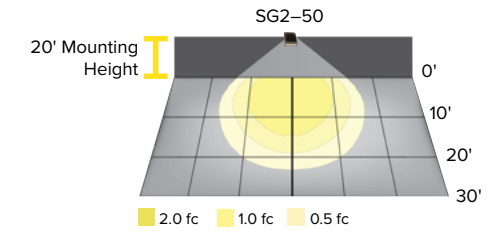

tradeSELECT

	BETTER	BEST	
	 Lightscaper	 Ratio Flood	
PERFORMANCE	Easy to Install	Yes	
	Mounting Options	½" 14 NPS	Threaded Knuckle, Slipfitter & Trunnion
	Features	++	+++
	Maintenance	Med, Aiming, Adjustment	Low, Aiming
	Lumens	984, 2009	3500-30,000
	Watts	8W, 16W	25-265W
	Efficacy (maximum LPW)	116-128	140
	Distribution	NEMA 7X6 Wide	Narrow, Medium, Wide
	CCT	3000K, 4000K, 5000K	3000K, 4000K, 5000K
	CRI	70-100	70
	Certifications	Listed for Wet Locations	UL1598 IP65
			Yes Yes Yes
Product Life	60,000hrs.	>60,000hrs.	
HID Equivalence	100W, 120-277V	100W, 1000V	
Energy Savings (Based on HID Equivalence)	86%	76%	
Voltage	120-277V	120-277V & 347-480V	
CONTROLS	Basic occupancy	-	
	Occupancy and Daylight Harvesting	-	

SLING

PERIMETER WALLPACK/ FLOODLIGHT

This slender wallpack is available in two sizes for a variety of applications. Its low profile form and wide range of outputs heights provide a scalable solution for mounting heights from eight to twenty feet. SLING luminaires feature a tempered glass lens, IP65 rating and floodlight mounting accessories.