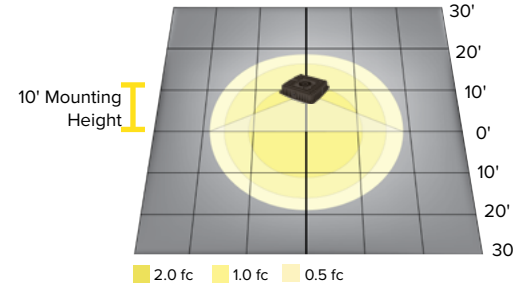

SLING CANOPY

NEW

- 5 yr WARRANTY
- 4000K
- 25-60W
- 70CRI

Length	Width	Height	Weight
10.2in.	3.6in.	6.4in.	4.9lbs.

CANOPY

The low-profile SLING canopy luminaire provides a perfect retrofit solution for existing HID canopy luminaires up to 250W. The impact resistant polycarbonate lens increases durability while also reducing unwanted glare. Versatile surface or pendant mount.

Part #	Catalog #	UPC	Lumens	Watts	CCT	Stock Location				Pallet Qty	Equivalency	DLC Listing
						CA	GA	IL	NJ			
93134457	SGC-F-20-4K	785988045792	3224	20	4000K	.	.	.	.	168	100W	PJMKOUYW
93134458	SGC-F-40-4K	785988045808	5807	40	4000K	.	.	.	.	168	150W	PL50390MM0P2
93134460	SGC-F-40-4K-WHT	785988045822	5807	40	4000K	.	.	.	.	168	150W	PAXG1BYV
93134459	SGC-F-60-4K	785988045815	8043	60	4000K	.	.	.	.	168	250W	PLFEFP38PUGM

CANOPY

PRODUCT SELECTION GUIDE

		GOOD	BETTER	BEST	
		  SLING CANOPY	 LUMASQUARE	 BEACON DRIVE	
FEATURES	Easy to Install	Yes	Yes	Yes	
	Mounting Options	Standard J-Box-3/4" Pendant, 3 sided 1/2" 14 NPS threaded conduit entry	Standard J-Box or 3/4" Pendant	Standard J-Box or 3/4" Pendant	
	Features	++	++	+++	
	Maintenance	Low	Low	Low	
PERFORMANCE	Lumens	3200-8000	3000-9000	2,500-16,000	
	Watts	20-60W	25-75W	20-55W	
	Efficacy (maximum LPW)	134-142	120-127	109-125	
	Distribution	Type V	Type V	Type V, Type VC, Type VRW, Type IV	
	CCT	4000K	3000K, 4000K, 5000K	3000K, 4000K, 5000K	
	CRI	70	70	70	
	Certifications	Listed for Wet Locations	UL1598 IP65	Listed for Wet Locations UL1598 IP65	Listed for Wet Locations UL1598 IP65
		Yes	Yes Yes	Yes Yes Yes	Yes Yes Yes
	Product Life	>60,000hrs.	>60,000hrs.	>60,000hrs.	
	HID Equivalence	100-250W	175-250W	175-250W	
Energy Savings	75%	75%	78%		
Voltage	120-277V	120-277V	120-277V		
CONTROLS	Basic occupancy	-	Yes	Yes	
	Occupancy and Daylight Harvesting	-	Yes	Yes	
	Integrated Controls	-	SiteSync™	NX