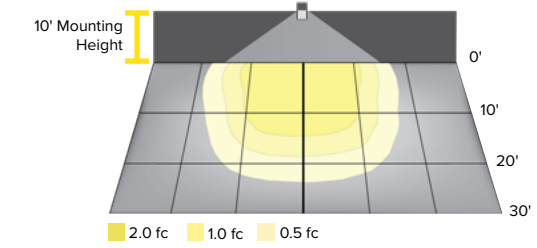

Length	Width	Height	Weight
10.9 in.	4.1 in.	4.9 in.	2.75 lbs.

- 5 yr WARRANTY
- 4000K, 5000K
- 22W
- 80CRI

Part #	Catalog #	UPC	Lumens	Watts	CCT	Stock Location				Pallet Qty	Equivalency	DLC Listing
						CA	GA	IL	NJ			
93134453	PRS-20-4K-PC	785988045563	2841	20W	4000K	.	.	.	.	160	100W	PLNWIXXG7LNV
93134454	PRS-20-5K-PC	785988045570	2899	20W	5000K	.	.	.	.	160	100W	PLR2TUO8Y8TN

NRG® 300L

POLYCARBONATE WALLPACK

Energy-efficient LED, features a one-piece polycarbonate front, vandal proof construction, dark bronze architectural finish. Photocontrol is available. Entry or single story perimeter lighting for safety, security and identity. Ideal for commercial buildings, shopping centers, schools, apartment complexes as well as non-supervised vandal prone applications.