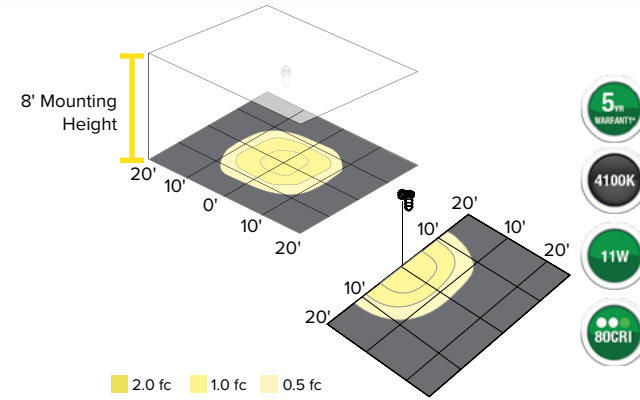

VAPORTITES

CEILING/WALL VAPORTITES

Rugged die-cast aluminum construction, frosted globe with guard, wet location listed, energy-efficient LED vaportites for ceiling, pendant, wall mount. Use for entry, corridors, tunnels, service passages, stairwells. Gray powder paint finish.

- 5 YEAR WARRANTY
- 4100K
- 11W
- 80CRI

Colored Globe Accessories

Fixture	Length	Width	Height	Weight
VGBL-1	-	5.2in.	10.37in.	3.5lbs.
VWGL-1	7.34in.	5.2in.	11.0in.	3.6lbs.
Accessories				
VGL-FG	-	3.8in.	8.2in.	1.0lbs.
Colored Globes	-	3.8in.	8.2in.	1.0lbs.
VGL-GUARD	-	4.2in.	8.3in.	0.5lbs.

Part #	Catalog #	UPC	Lumens	Watts	CCT	Stock Location				Pallet Qty	Equivalency
						CA	GA	IL	NJ		
93092008	VGBL-1	785988030651	757	11W	4100K	•	•	•	-	-	70W
93092009	VWGL-1	785988030668	757	11W	4100K	•	•	•	-	-	70W
Accessories											
VGL-FG	VGL-FG	78598841282	-	-	-	•	•	-	-	-	-
VGL-GUARD	VGL-GUARD	-	-	-	-	•	-	-	-	-	-
Colored Globes											
VGL-GN	VGL-GN	78598841299	-	-	-	•	-	-	-	-	-
VGL-YW	VGL-YW	78598841312	-	-	-	•	-	-	-	-	-
VGL-BU	VGL-BU	78598841275	-	-	-	•	-	-	-	-	-
VGL-RD	VGL-RD	78598841305	-	-	-	•	-	-	-	-	-

VAPORTITE

PRODUCT SELECTION GUIDE

GOOD

		tradeSELECT®			tradeSELECT®		
		 VGBL			 VWGL		
FEATURES	Easy to Install	Yes			Yes		
	Mounting Options	Standard J-Box-Ceiling-4 sided ½" 14 NPS threaded conduit entry			Standard J-Box-4 sided ½" 14 NPS threaded conduit entry		
	Features	++			++		
	Maintenance	Low			Low		
PERFORMANCE	Lumens	757			757		
	Wattage	11W			11W		
	Efficacy (maximum LPW)	70			70		
	CCT	4100K			4100K		
	CRI	80			80		
	Certifications	Listed for Wet Locations	UL1598	IP65	Listed for Wet Locations	UL1598	IP65
		Yes	Yes	Yes	Yes	Yes	Yes
	Product Life	60,000hrs.			60,000hrs.		
	HID Equivalence	100w			100w		
	Energy Savings (Based on HID Equivalence)	82%			82%		
Voltage	120-277V			120-277V