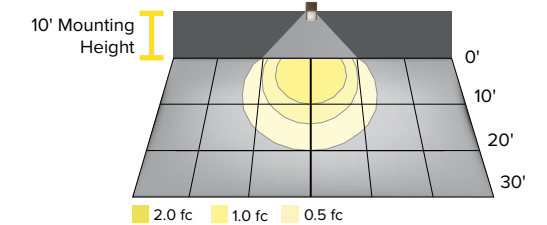

Length	Width	Height	Weight
5.4in.	6.9in.	11.2in.	6.0lbs.

- 5 yr WARRANTY
- 4000K, 5000K
- 16W
- 80CRI

Part #	Catalog #	UPC	Lumens	Watts	CCT	Stock Location				Pallet Qty	Equivalency	DLC Listing
						CA	GA	IL	NJ			
93092004	NRG-356L-4K-U	785988031399	1858	16W	4000K	.	.	.	.	144	70W	PS9D61BU
93092005	NRG-356L-4K-U-PC	785988031405	1858	16W	4000K	.	.	.	.	144	70W	PS9D61BU
93092006	NRG-356L-5K-U	785988031412	1794	16W	5000K	.	.	.	.	144	70W	PXT41W62
93092007	NRG-356L-5K-U-PC	785988031429	1794	16W	5000K	.	.	.	.	144	70W	PXT41W62