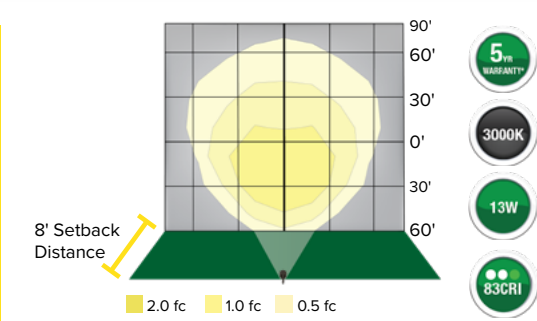

- 5yr WARRANTY
- 3000K
- 13W
- 83CRI

Length	Width	Height	Weight
3.9in.	3.2in.	6.2in.	2.0lbs.

Part #	Catalog #	UPC	Lumens	Watts	CCT	Stock Location				Pallet Qty	Equivalency
						CA	GA	IL	NJ		
MBUL1L3K1	MBUL-1L3K-1	785988031955	1115	13W	3000K	.	.	.	.	12	100W

MARSHAL

SECURITY FLOOD

Attractive security floodlight with 180° motion sensor with a coverage area of 72 feet. A powerful LED system saves energy and maintenance. The sensor includes time, sensitivity and distance adjustments.