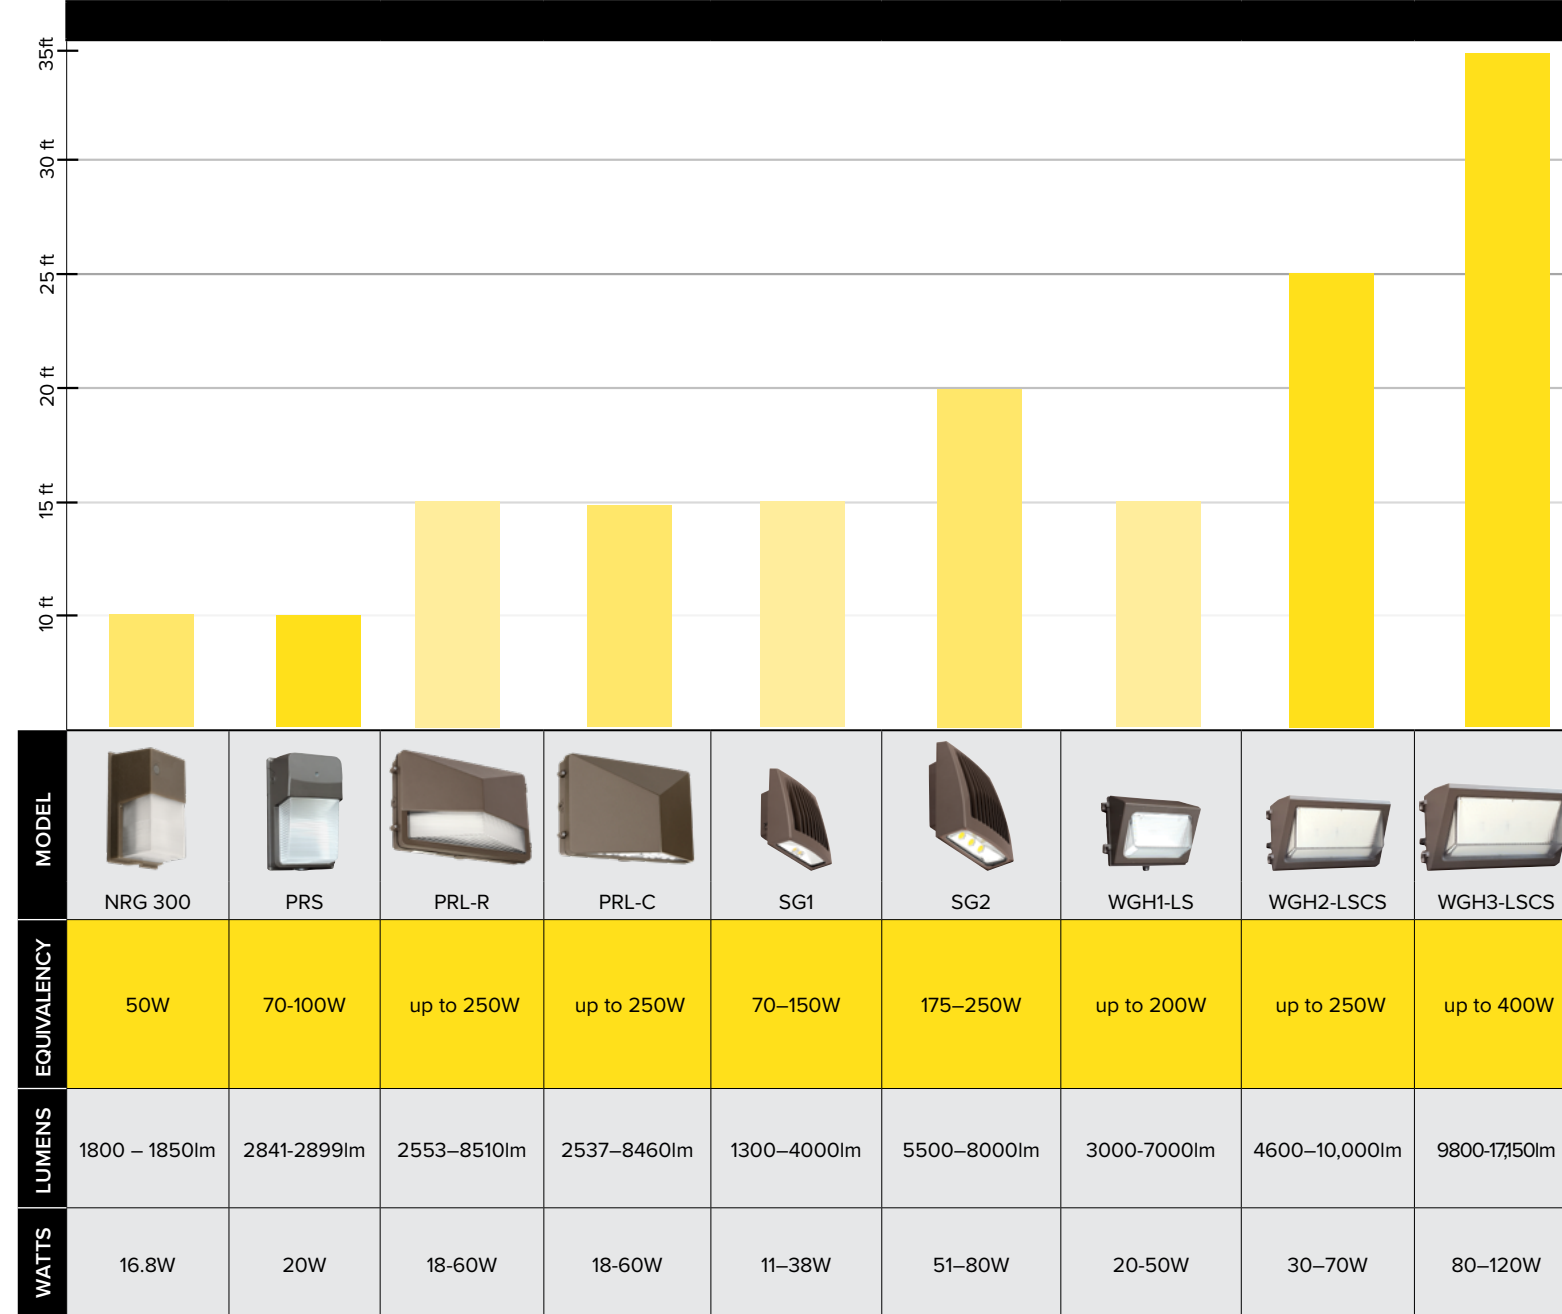

tradeSELECT

	BETTER	BEST	
	 Lightscaper	 Ratio Flood	
PERFORMANCE	Easy to Install	Yes	
	Mounting Options	½" 14 NPS	Threaded Knuckle, Slipfitter & Trunnion
	Features	++	+++
	Maintenance	Med, Aiming, Adjustment	Low, Aiming
	Lumens	984, 2009	3500-30,000
	Watts	8W, 16W	25-265W
	Efficacy (maximum LPW)	116-128	140
	Distribution	NEMA 7X6 Wide	Narrow, Medium, Wide
	CCT	3000K, 4000K, 5000K	3000K, 4000K, 5000K
	CRI	70-100	70
	Certifications	Listed for Wet Locations	UL1598 IP65
			Yes Yes Yes
Product Life	60,000hrs.	>60,000hrs.	
HID Equivalence	100W, 120-277V	100W, 1000V	
Energy Savings (Based on HID Equivalence)	86%	76%	
Voltage	120-277V	120-277V & 347-480V	
CONTROLS	Basic occupancy	-	
	Occupancy and Daylight Harvesting	-	

Hubbell Lighting

WALL PACK

MOUNTING HEIGHT GUIDE

Not all configurations and outputs shown, please visit website for the most up-to-date information. Due to our continued efforts to improve our products, product specifications are subject to change without notice.