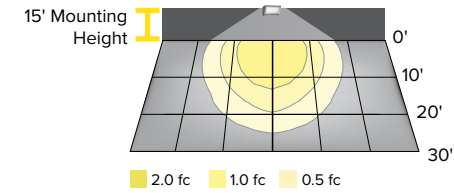

PRELUDE

SWITCHABLE FULL CUTOFF WALLPACK

The Prelude Wallpack luminaire offers an architectural contemporary form with maximum flexibility. This luminaire features field selectable Wattages from 18 to 60 Watts. The cutoff configuration is perfect for applications requiring no up-light.

Fixture	Length	Width	Height	Weight
PRL-C-LS-4K	14.9in.	6.3in.	9.1in.	5.3lbs.

- 5 yr WARRANTY
- 4000K
- 29-100W
- 80CRI
- SWITCHABLE LUMEN

Part #	Catalog #	UPC	Lumens	Watts	CCT	Stock Location				Pallet Qty	Equivalency	DLC Listing
						CA	GA	IL	NJ			
93138997	PRL-C-LS-4K	840141404271	2537-8460	18-60W	4K	.	.	.	.	48	up to 250W	P10VAZ90

PRELUDE

SWITCHABLE REFRACTOR WALLPACK

The Prelude Wallpack luminaire offers an architectural contemporary form with maximum flexibility. This luminaire features field selectable Wattages from 18 to 60 Watts. The refractor configuration features a vandal resistant polycarbonate lens that provides ambient lighting for safety and security to any facility