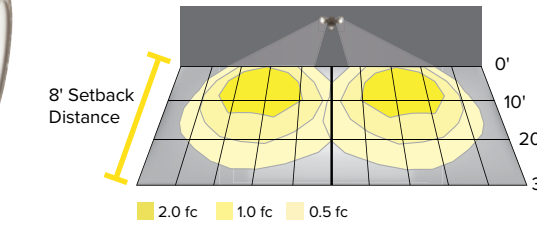

MARSHAL

SECURITY FLOOD

Attractive security floodlight with 180° motion sensor with a coverage area of 72 feet. A powerful LED system saves energy and maintenance. The sensor includes time, sensitivity and distance adjustments.