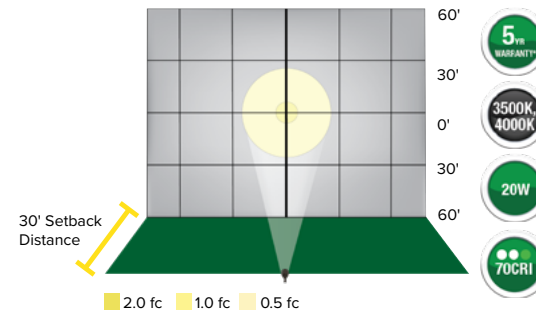

- 5yr WARRANTY
- 3500K, 4000K
- 20W
- 70CRI

Length	Width	Height	Weight
7.4 in.	4.2 in.	4.2 in.	1.5 lbs.

Part #	Catalog #	UPC	Lumens	Watts	CCT	Stock Location				Pallet Qty	Equivalency	DLC Listing
						CA	GA	IL	NJ			
93139362	LBUL-20-3K	840141404318	2637	20W	3000K	.	.	.	.	576	100W	PL72FGF2XK3
93139363	LBUL-20-4K	840141404325	2690	20W	4000K	.	.	.	.	576	100W	PLA55EQWAFUZ

MINI COLT

MINI LED BULLET

Versatile compact LED floodlight perfect for a variety of applications including: landscape, accent, pole/column, facade and small area illumination. Stake or threaded mounting and an adjustable knuckle provides mounting flexibility. Durable die-cast design with corrosion resistant powder coat paint finish for years of maintenance free illumination.