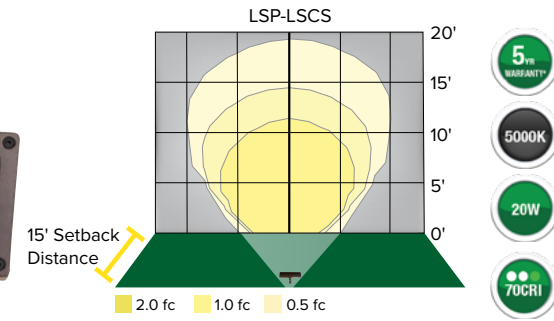

Center Beam Axis @ 0°
(typically max beam intensity measured as Center Beam Candle Power / CBCP)

Beam Angle
(angle within the beam of light equal to 50% of the max beam intensity)

Field Angle
(angle within the beam of light equal to 10% of the max beam intensity)

NEMA BEAM SPREAD CLASSIFICATION

Beam Spread Degrees (Field Angle)	NEMA Type	Beam Description
10° up to 18°	1	Very Narrow
18°-29°	2	Narrow
29°-46°	3	Medium Narrow
46°-70°	4	Medium
70°-100°	5	Medium Wide
100°-130°	6	Wide
130° and up	7	Very Wide

NEW

- 5yr WARRANTY
- 5000K
- 20W
- 70CRI

Fixture	Length	Width	Height	Weight
LSP-LSCS	12.0in.	2.8in.	4.0in.	3.3 lbs.

Part #	Catalog #	UPC	Lumens	Watts	CCT	Stock Locations				Ctn Qty	Equivalency	DLC Listing
						CA	GA	IL	NJ			
93134707	LSP-LSCS	840141403939	984-2009	8W-20W	3K, 4K, 5K	1	70-100W	PGM3XQL6