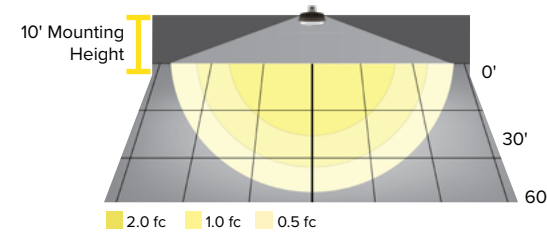

SLING SGD

DUSK TO DAWN SECURITY LUMINAIRE

This stylish dusk-to-dawn area luminaire can be pole mounted or wall mounted and comes standard with a drop-down lens and integral twist-lock photocell.

- 5 yr WARRANTY
- 4000K
- 40-60W
- 70CRI

Length	Width	Height	Weight
16.1in.	8.9in.	6.4in.	7.4lbs.

Part #	Catalog #	UPC	Lumens	Watts	CCT	Stock Location				Pallet Qty	Equivalency	DLC Listing
						CA	GA	IL	NJ			
93134449	SGD-40-4K-GR	785988045723	5700	40W	4000K	•	•	•	•	50	150W	PNWUPH67
93134450	SGD-60-4K-GR	785988045730	8300	60W	4000K	•	•	•	•	50	150W	POLM68DC
93134451	SGD-60-4K	785988045754	8300	60W	4000K	•	•	•	•	50	250W	POLM68DC
93134452	SGD-40-4K	785988045761	5700	40W	4000K	•	•	•	•	50	150W	PNWUPH67
Accessories												
ARMDD24	ARM-DD24	785988033287	-	-	-	•	•	•	•	192	-	-
ARMDD30	ARM-DD30	785988033294	-	-	-	•	•	•	•	192	-	-

PATROLMAN

MULTI-PURPOSE SECURITY LUMINAIRE

Rugged die-cast aluminum housing with both 2-3/8" & 1-5/8" OD mast arm mount capability as well as direct wall, surface mounting. Less refractor provides zero uplight design for environmentally friendly installations.