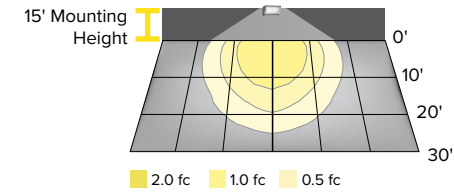

Fixture	Length	Width	Height	Weight
PRL-R-LS-4K	14.9in.	5.1in.	9.1in.	5.3lbs.

- 5 yr WARRANTY
- 4000K
- 29-100W
- 80CRI
- SWITCHABLE LUMEN

Part #	Catalog #	UPC	Lumens	Watts	CCT	Stock Location				Pallet Qty	Equivalency	DLC Listing
						CA	GA	IL	NJ			
93138996	PRL-R-LS-4K	840141404264	2553-8510	18-60W	4K	.	.	.	.	48	up to 250W	P10VAZ90