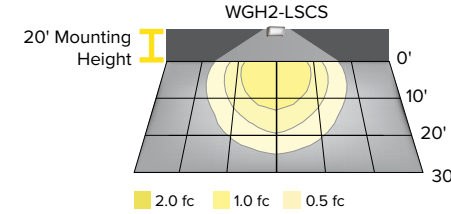

Fixture	Length	Width	Height	Weight
PRL-R-LS-4K	14.9in.	5.1in.	9.1in.	5.3lbs.

- 5 yr WARRANTY
- 4000K
- 29-100W
- 80CRI
- SWITCHABLE LUMEN

Part #	Catalog #	UPC	Lumens	Watts	CCT	Stock Location				Pallet Qty	Equivalency	DLC Listing
						CA	GA	IL	NJ			
93138996	PRL-R-LS-4K	840141404264	2553-8510	18-60W	4K	48	up to 250W	P10VAZ90

Fixture	Length	Width	Height	Weight
WGH1-LS	10.8in.	7.6in.	8.3in.	8.38lbs.
WGH2-LSCS	14.4in.	9.3in.	7.4in.	10.8lbs.
WGH3-LSCS	17.9in.	9in.	9.4in.	13.89lbs.

- 5 yr WARRANTY
- 4000K, 5000K
- 29-100W
- 80CRI
- SWITCHABLE WATTAGE & CCT